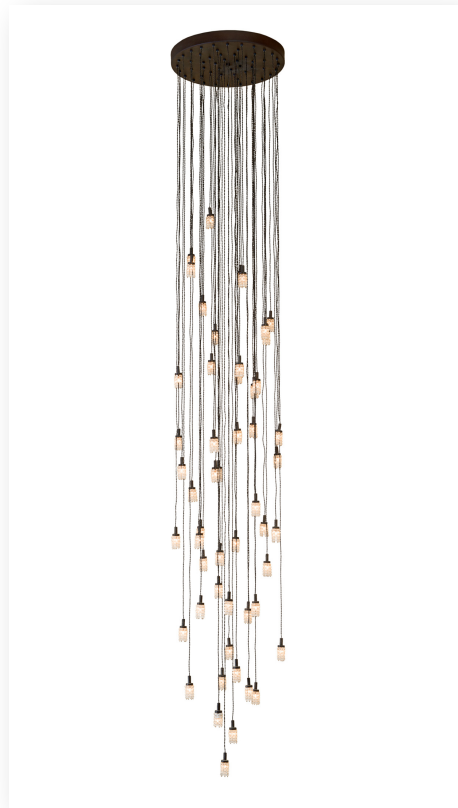

ultra

l i g h t i n g

Waterfall crystal light

Pendant Lights

This original hanging lamp is simply fabulous. Gushing with radiance, the softly wrapped cascading light units are thoughtfully distanced apart to create a refreshing sense of water flowing down from the high ceiling. Due to its unique architecture, light is emitted 360° across all sides, top to bottom. With custom design, Waterfall is suitable for stairways or halls with high ceilings - emitting bold design and unique personality throughout the room.

Dimensions: 50cm/20"D 200cm/86.6"H

Material (s): Brass, Spherical glass beads

Finish (es): Satin matte black finish/ Chrome matt,/ Gold color

Bulbs: Two pin LED

Bulbs amount: One for each fixer, 55 for the mentioned sizes (customized according to your need).