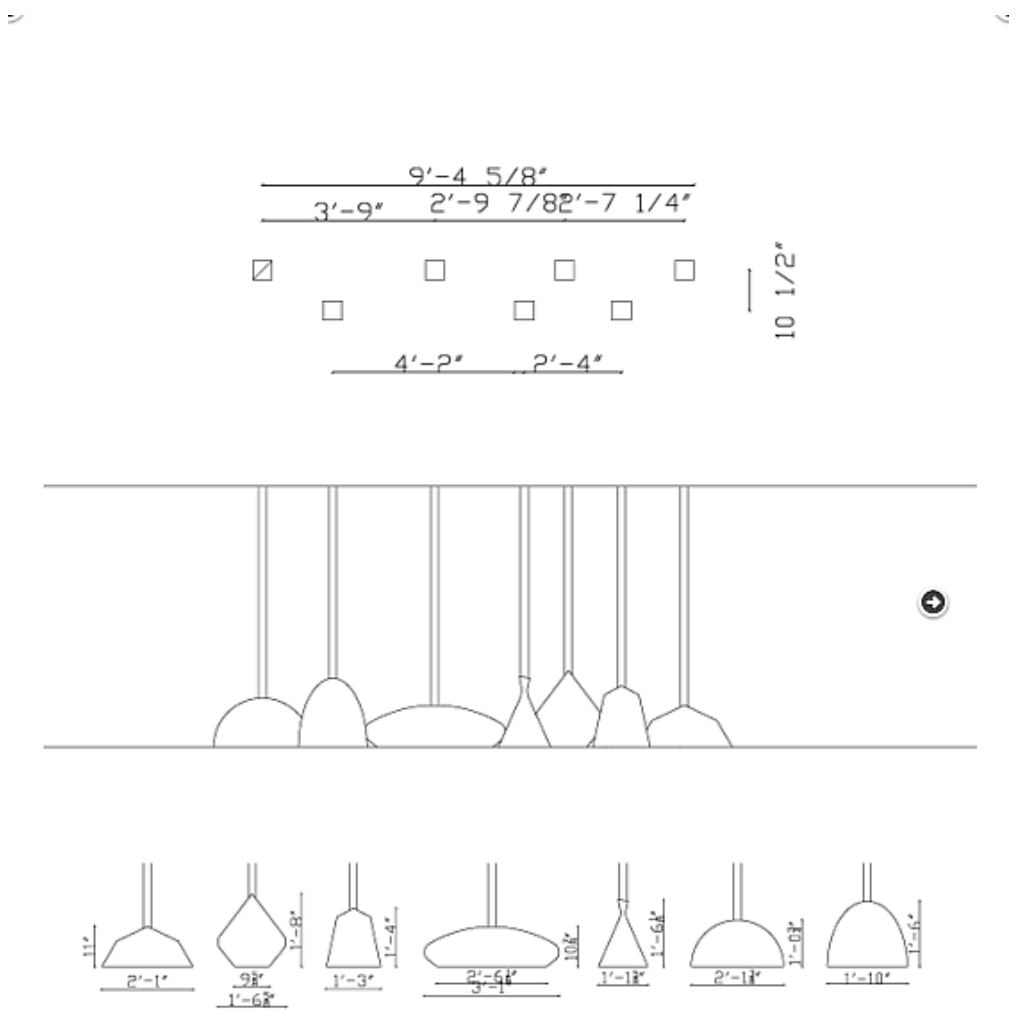

l i g h t i n g

Shapely Flats

Pendant Lights

Specification note:

- -Each lamp has a semi-transparent Perspex surface at the bottom for the light source for protection and softens.
- -Lighting fixtures of variable lengths and colors composed according to table length, ceiling height and color preference of the buyer.
- -We offer the ability to adjust the light with a dimmer. Consult us in advance regarding the right dimmer for you, whether it's for a Lighting Control Systems or a regular electric.

Shipment:

Worldwide shipping such as FedEx, UPS and TNT.

Please consult us regarding shipping times (times will depend on your order)

For protection our products will be sent in wooden boxes if needed.